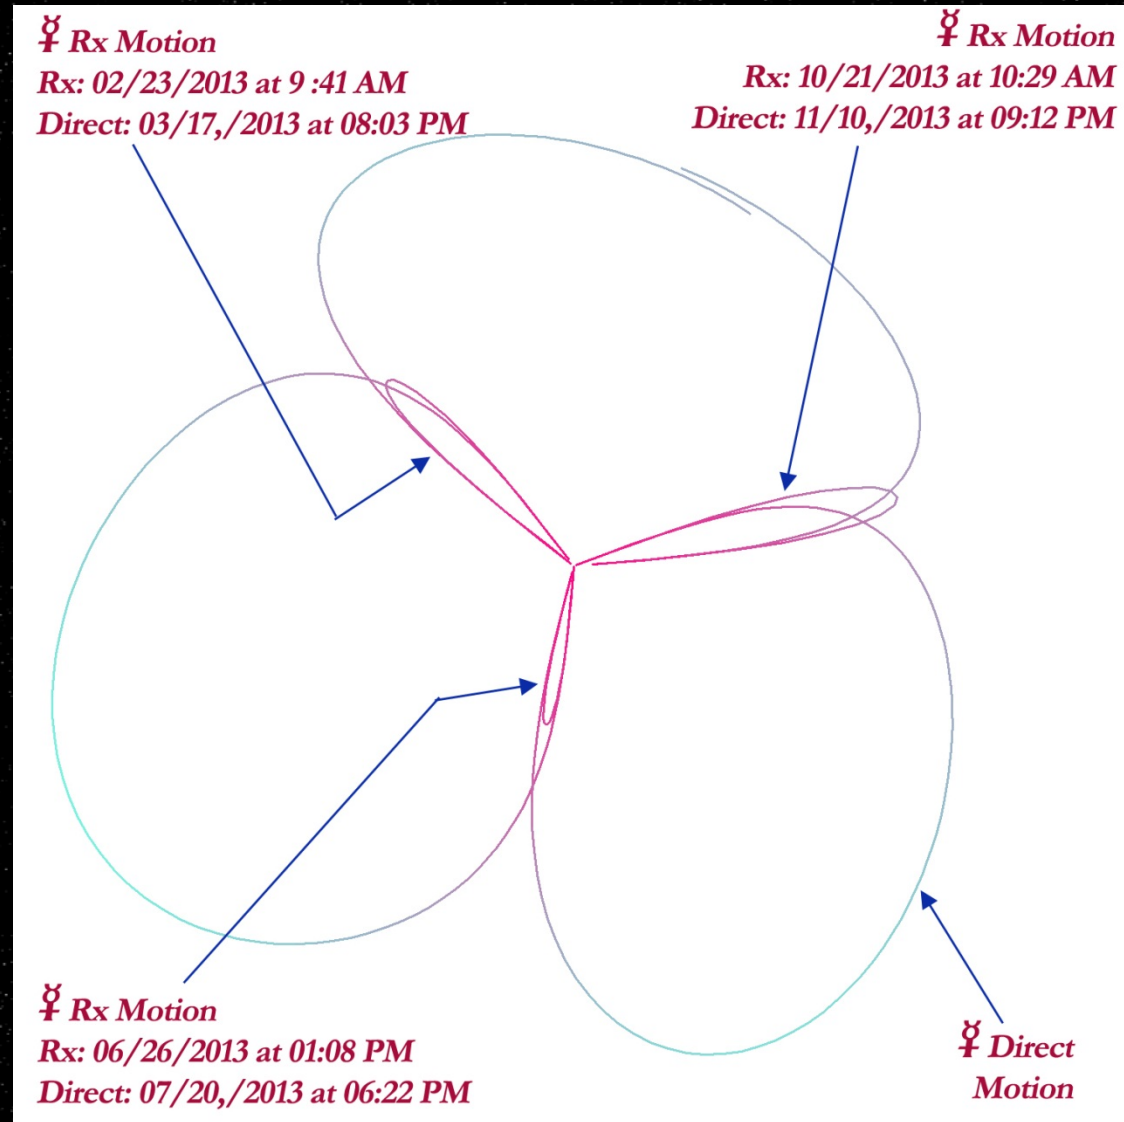

The Planet Mandala shows the motion of Mercury moving around the zodiac.

Planet Mandala

Planet Mandala

When Mercury is stationary, it is placed at the center of the mandala.

The faster Mercury goes, the further out it appears in the planet mandala, which you can imagine as a kind of centrifugal force. The planet is pulled farther and farther away from the center of the mandala as its speed increases.

Planet Mandala

- If the speed is retrograde or slow, the color is reddish, and becomes increasingly red for the retrograde motion.
- As Mercury travels faster in direct motion its color becomes more blue.

Planet Mandala

Notice the large red petal in the upper right for the October – November Mercury retrograde period.

The petal is big because Mercury goes very fast in the retrograde motion, reaching 1 deg 18 minutes at the farthest edge of this small red petal. The red petal towards the bottom of the mandala is much smaller because this is the June-July Mercury retrograde period where Mercury reaches a maximum retrograde speed of only 38 minutes Rx.