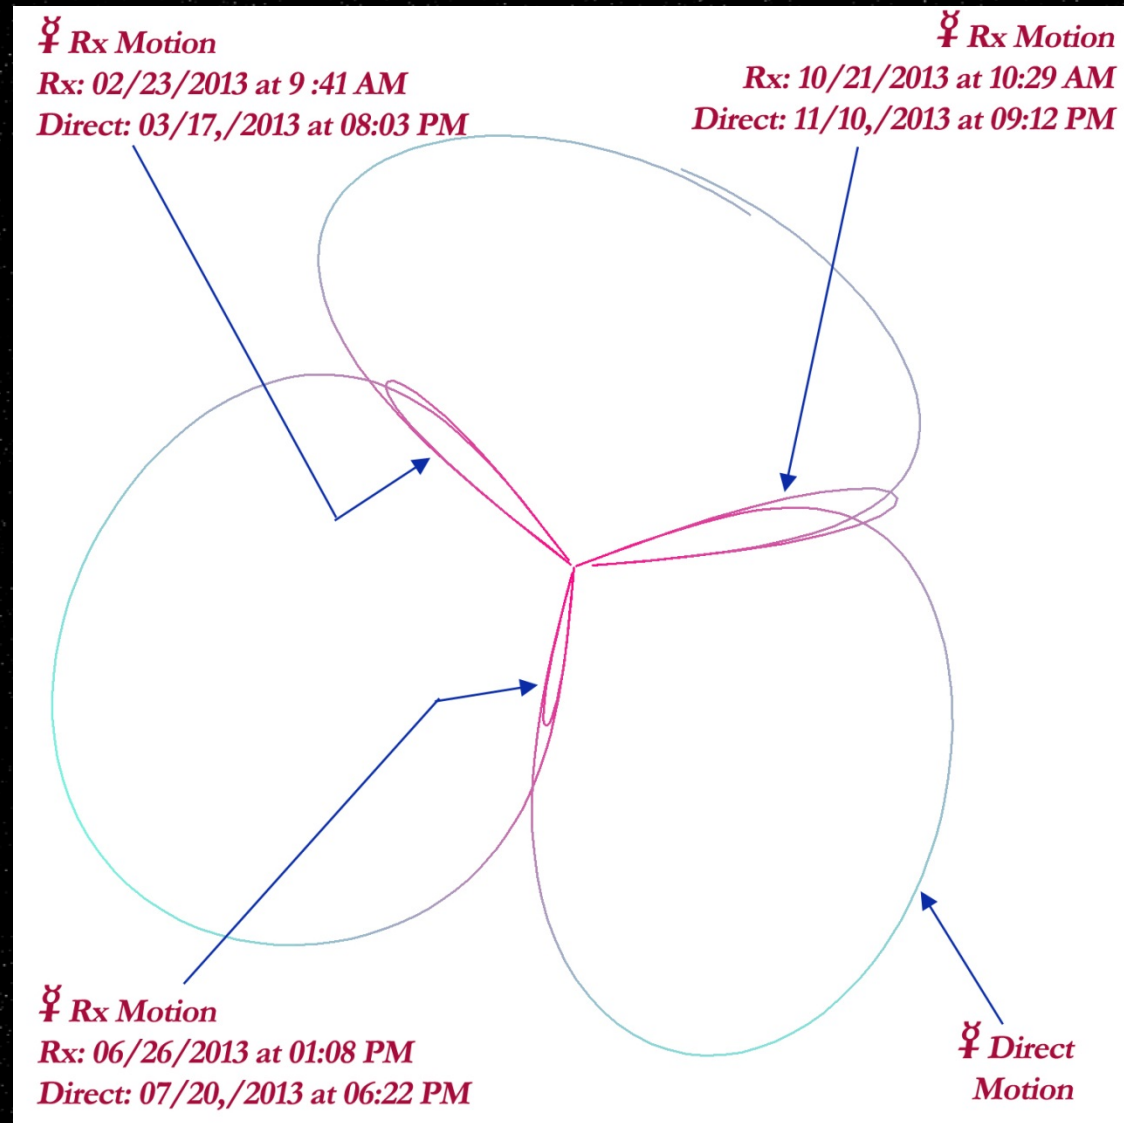

The Planet Mandala shows the motion of Mercury moving around the zodiac.

Planet Mandala

Planet Mandala

When Mercury is stationary, it is placed at the center of the mandala.

The faster Mercury goes, the further out it appears in the planet mandala, which you can imagine as a kind of centrifugal force. The planet is pulled farther and farther away from the center of the mandala as its speed increases.

Planet Mandala

Notice the large red petal in the upper right for the October – November Mercury retrograde period.

The petal is big because Mercury goes very fast in the retrograde motion, reaching 1 deg 18 minutes at the farthest edge of this small red petal. The red petal towards the bottom of the mandala is much smaller because this is the June-July Mercury retrograde period where Mercury reaches a maximum retrograde speed of only 38 minutes Rx.