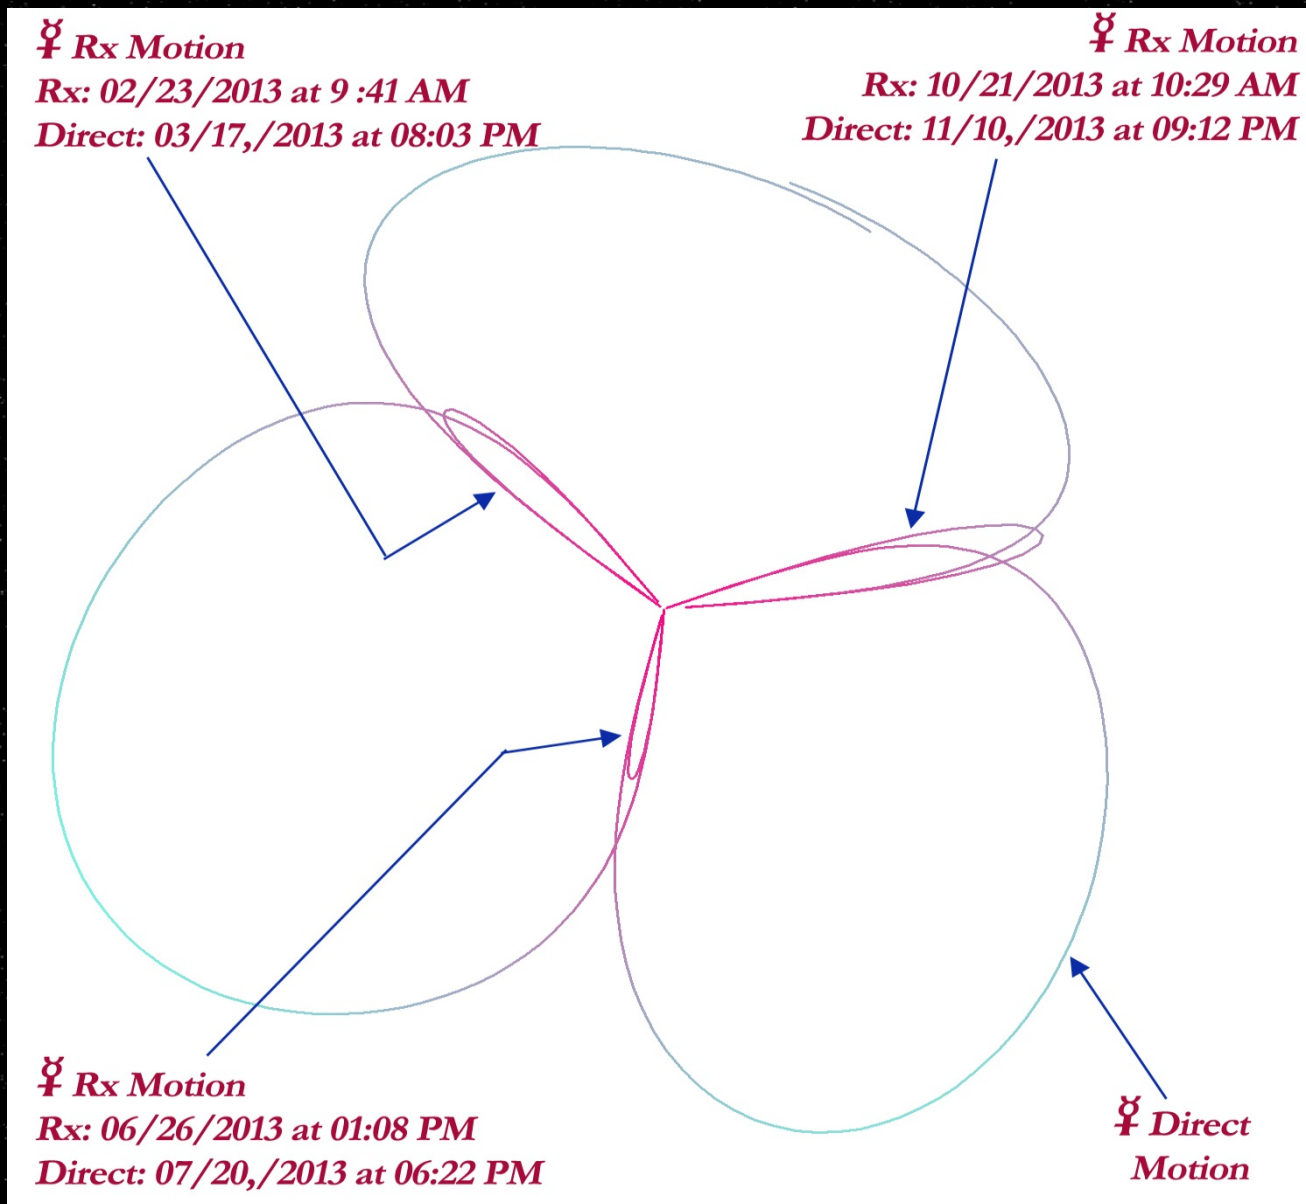

When is Mercury Retrograde in 2013?

☿ Rx Time Period year 2013	Number of days ☿ Rx	Maximum Rx Speed
Feb 23, 2013	22 days	1 deg 02 min Rx
Jun 26, 2013	24 days	38 min Rx
Oct 21, 2013	20 days	1 deg 18 min Rx

The Planet Mandala shows the motion of Mercury moving around the zodiac.

Planet Mandala

Planet Mandala

When Mercury is stationary, it is placed at the center of the mandala.

The faster Mercury goes, the further out it appears in the planet mandala, which you can imagine as a kind of centrifugal force. The planet is pulled farther and farther away from the center of the mandala as its speed increases.