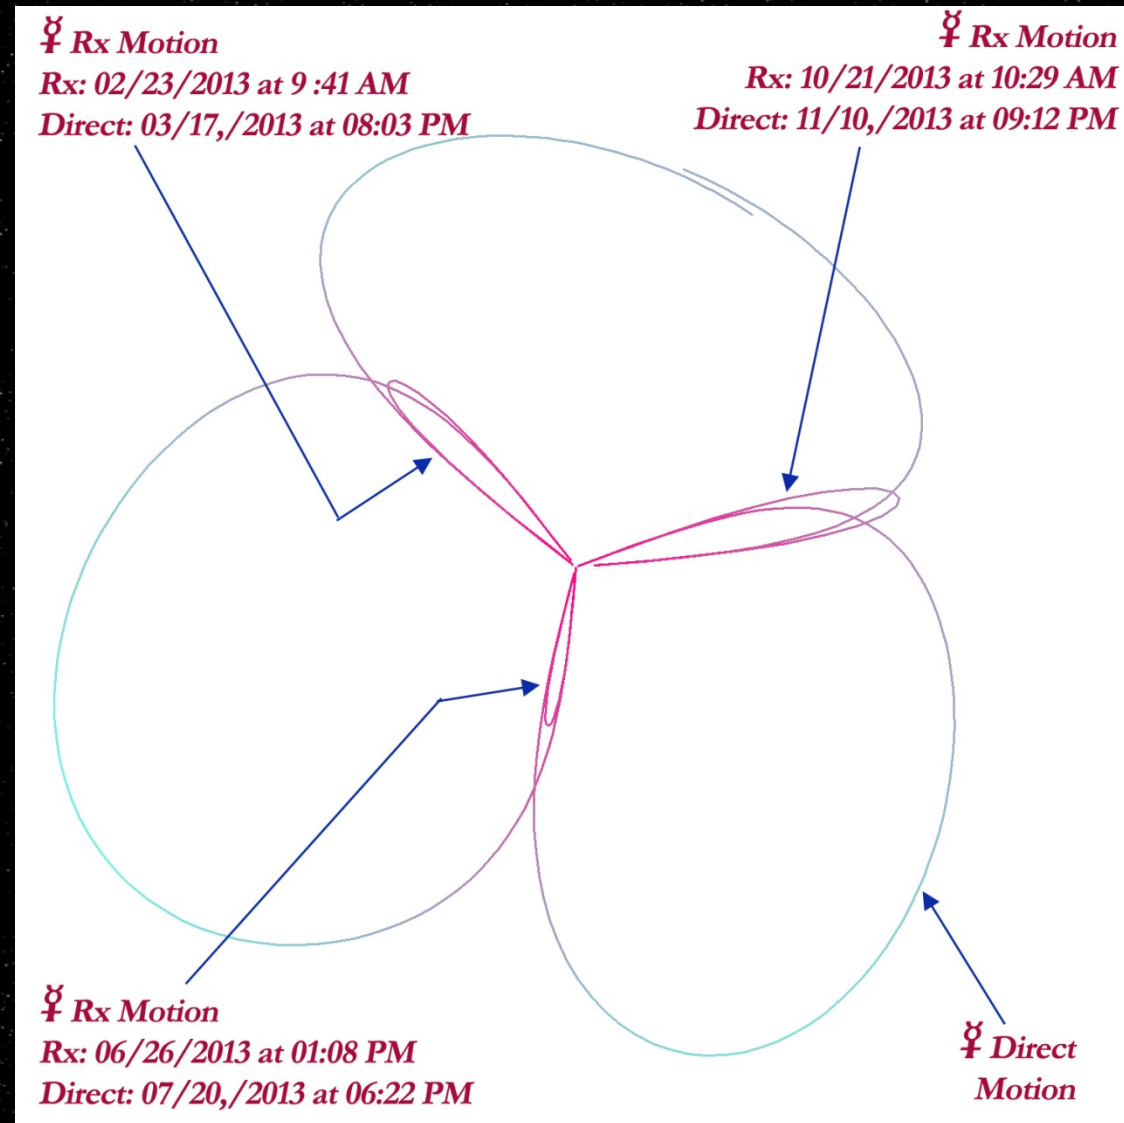

The Planet Mandala shows the motion of Mercury moving around the zodiac.

Planet Mandala

Planet Mandala

When Mercury is stationary, it is placed at the center of the mandala.

The faster Mercury goes, the further out it appears in the planet mandala, which you can imagine as a kind of centrifugal force. The planet is pulled farther and farther away from the center of the mandala as its speed increases.

Planet Mandala

Notice the large red petal in the upper right for the October – November Mercury retrograde period.

The petal is big because Mercury goes very fast in the retrograde motion, reaching 1 deg 18 minutes at the farthest edge of this small red petal. The red petal towards the bottom of the mandala is much smaller because this is the June-July Mercury retrograde period where Mercury reaches a maximum retrograde speed of only 38 minutes Rx.