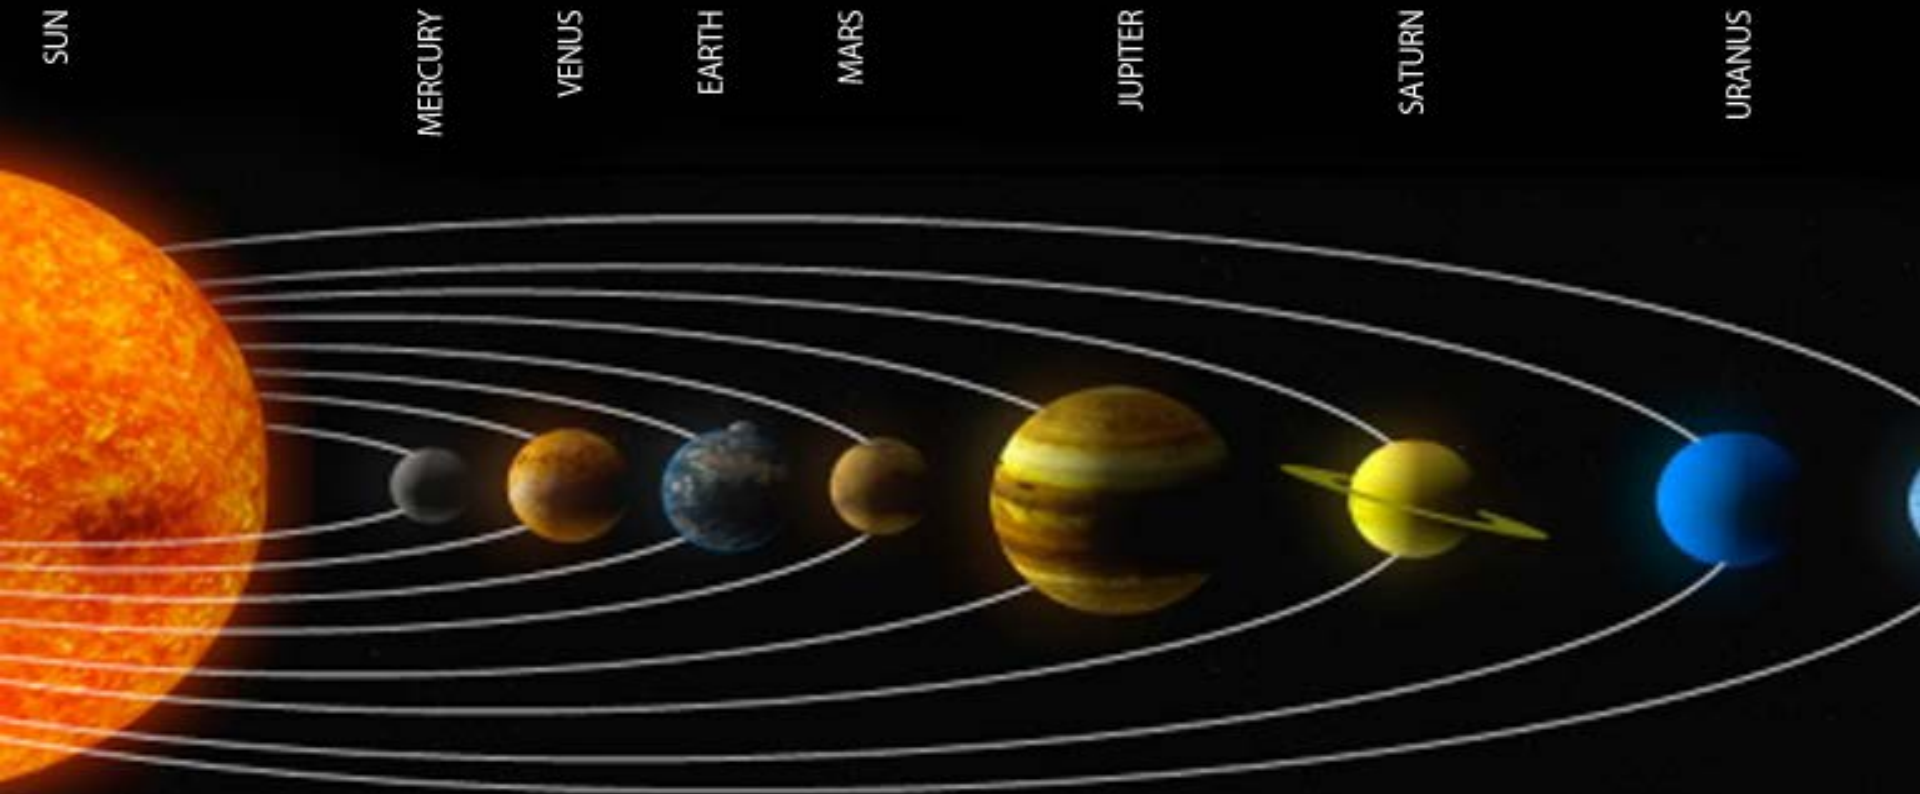

You will find clear
and large image
of planets at
www.nasa.gov

Getting to know the planet Mercury

Mercury is one of the 8 planets in our solar system. It is the smallest of the eight planets. It is also the closest to the sun. Mercury goes around the sun the fastest of all the planets. Mercury has no moons. Source: source: www.nasa.gov)

Making Friends with Mercury Rx

Below is the position of the planets. You will see that Mercury is the closest planet to the Sun

How Did Mercury Get Its Name?

In ancient Greek and Roman times it was more common than it is today to believe that gods were directly involved with celestial and human events.

Mercury is named after the messenger of the gods.

Mercury moves quickly around the Sun and can move relatively fast against the background of the fixed stars, just like the god Mercury (known as Hermes in ancient Greece) who has wings on his helmet and shoes to help him quickly deliver messages. Source: www.nasa.gov

What do we see in the sky when Mercury is retrograde?

If you go outside every night and notice where the planets are in relationship to the fixed stars, you will see that usually all of them move in the same direction. However, for about 3 weeks 3 times a year Mercury moves in the opposite direction. These are the times when Mercury is retrograde. Mercury does not actually change direction; the change in direction is known as an APPARENT change in direction based on our point of view of looking at Mercury from our planet Earth.